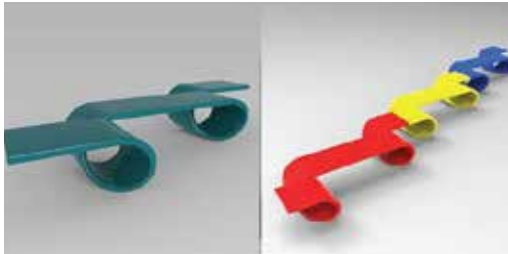

**Size A:** 60\*H45cm  
**Size B:** 72\*H30/50/60/70cm  
**Size C:** 66\*H40/45cm

Fashion Letter Bench  
**DKY-246**

**Size:** L430cm Seating H43cm Max H45cm

Unique Combination Bench  
**DKY-697**

Multiple design &  
Colour Combinations